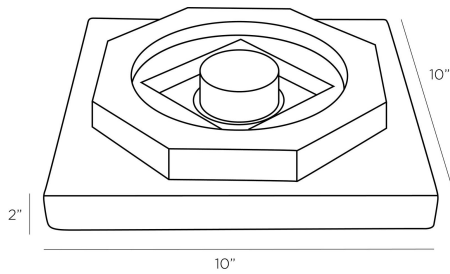

ARTERIO RS

MONOPOLY SCULPTURE

9251
Clear, Crystal

This set of unique puzzle forms allow interpretation to take flight. A combination of clear crystal and ivory ricestone geometry provides endless combinations for this objet d'art. Ricestone will vary.

APPEARANCE

Materials	Crystal, Crystal, Ricestone
Finishes	Clear, Clear, Ivory
Finish Will Vary	Yes
Top Coat/Sealant	No

DIMENSIONS

Overall	W: 10 in x D: 10 in x H: 2 in
Foot Print	W: 10 in x D: 10 in

SHIPPING

Product Weight	11.46 lbs
Gross Weight 1	12.35 lbs
Shipping Box 1	W: 14.75 in x D: 5.5 in x H: 14.75 in

CONTRACT

Contract Suitability	Contract Suitable As Is
----------------------	-------------------------