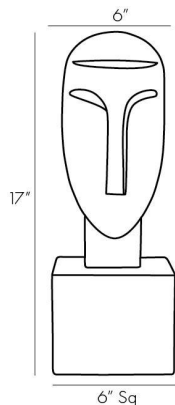

ARTERIO RS

ISA SCULPTURE

9243
Charcoal, Ricestone

Monumental in its own right, this sculpture showcases a silhouette inspired by the statues of Easter Island. Charcoal ricestone has been formed to shape the beautiful, porous bust. A solid white marble base elevates the piece to museum status. It's a work of art in any setting. Finish will vary.

APPEARANCE

Materials	Ricestone, Ricestone, Marble
Finishes	Charcoal, Charcoal, White
Finish Will Vary	Yes
Top Coat/Sealant	No

DIMENSIONS

Overall	W: 6 in x D: 6 in x H: 17 in
Foot Print	W: 6 in x D: 6 in
Base	W: 6 in x D: 6 in x H: 5 in

SHIPPING

Product Weight	28.66 lbs
Gross Weight 1	30.86 lbs
Shipping Box 1	W: 21.0 in x D: 10.25 in x H: 10.25 in

CONTRACT

Contract Suitability	Contract Suitable As Is
----------------------	-------------------------