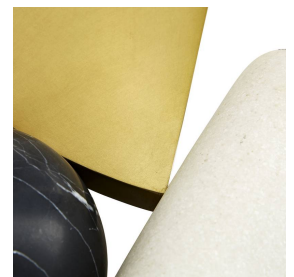

## HIROSHI SCULPTURE

9241

Ivory

H: 15 IN

W: 13 IN

D: 4.5 IN

This modern sculpture nods to the geometry found in Cubist art. Showcasing a foundation of mixed materials, the Hiroshi balances antique brass and white ricestone half-moon shapes against a black marble sphere. It's a true contemporary art conversation piece. Finish of marble may vary.