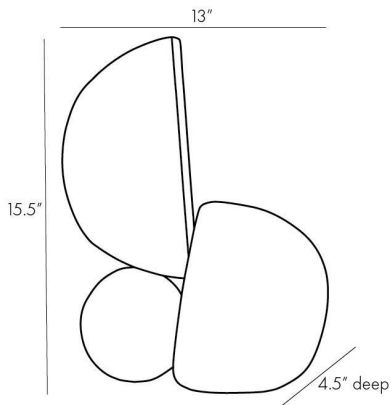

# ARTERIO RS

## HIROSHI SCULPTURE

9241  
Ivory, Ricestone

This modern sculpture nods to the geometry found in Cubist art. Showcasing a foundation of mixed materials, the Hiroshi balances antique brass and white ricestone half-moon shapes against a black marble sphere. It's a true contemporary art conversation piece. Finish of marble may vary.

### DIMENSIONS

Overall	W: 13 in x D: 4.5 in x H: 15 in
Foot Print	W: 7.5 in x D: 3 in

### SHIPPING

Product Weight	13.23 lbs
Gross Weight 1	16.53 lbs
Shipping Box 1	W: 18.5 in x D: 8.25 in x H: 16.0 in