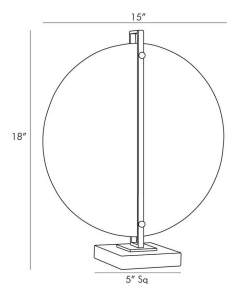

## DAVENPORT SCULPTURE

9229

White

H: 18 IN

W: 15 IN

D: 5 IN

A modern study in geometric forms and mixed materials the Davenport delivers a simple sophisticated element to the space it occupies. A large alabaster disk is suspended by a thin antique brass pillar creating a striking visual contrast. A clear crystal base allows this piece to show like a sculptural work of art. Finish will vary.