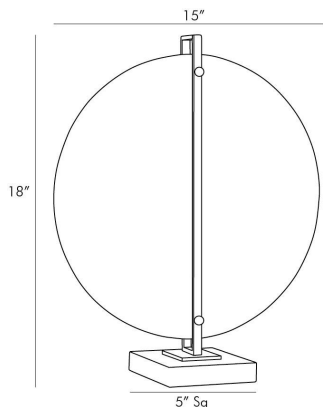

## DAVENPORT SCULPTURE

9229  
White, Alabaster

A modern study in geometric forms and mixed materials the Davenport delivers a simple sophisticated element to the space it occupies. A large alabaster disk is suspended by a thin antique brass pillar creating a striking visual contrast. A clear crystal base allows this piece to show like a sculptural work of art. Finish will vary.

### DIMENSIONS

Overall	W: 15 in x D: 5 in x H: 18 in
Foot Print	W: 5 in x D: 5 in

### SHIPPING

Product Weight	17.5 lbs
Gross Weight 1	17.6 lbs
Shipping Box 1	W: 23.4 in x D: 19.3 in x H: 8.3 in