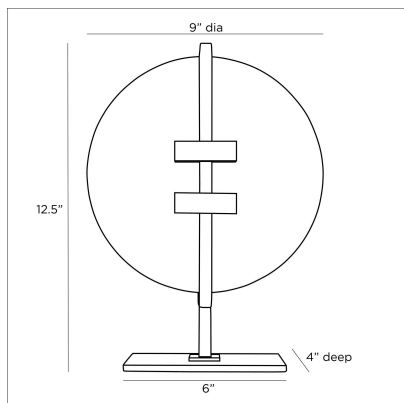

ARTERIOS

KASEN SCULPTURE

9127
White, Alabaster

Drawing from the Art Deco period of the early 20th century, this sculptural piece makes a dramatic statement on a tabletop or console with its blend of rounded and linear forms. It is made from a combination of white alabaster and steel in both antiqued brass and bronze finishes. Full of style on its own, it pairs beautifully with the Jacinto Sculpture. Alabaster will vary.

APPEARANCE

Materials	Alabaster, Alabaster, Steel, Steel
Finishes	White, White, Antique Brass, Bronze
Finish Will Vary	Yes
Top Coat/Sealant	No

DIMENSIONS

Overall	W: 9 in x D: 4 in x H: 12.5 in
Foot Print	W: 6 in x D: 4 in

SHIPPING

Product Weight	7.5 lbs
Gross Weight 1	8.82 lbs
Shipping Box 1	W: 15.0 in x D: 6.75 in x H: 11.75 in

CONTRACT

Contract Suitability	Contract Suitable As Is
----------------------	-------------------------