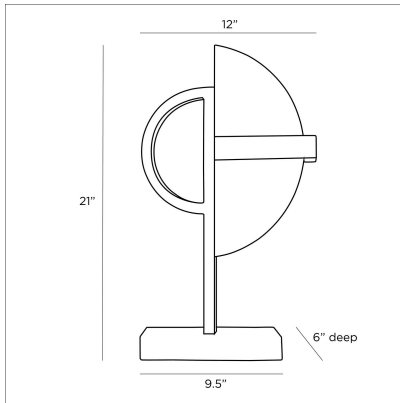

## JACINTO SCULPTURE

9126

White, Alabaster

Inspired by the Art Deco era of the early 20th century, this geometric work of art provides a dynamic focal point. Thoughtfully composed of white alabaster and steel in both antiqued brass and bronze finishes. Full of style on its own, it pairs beautifully with the Kasen Sculpture. Alabaster will vary.

### DIMENSIONS

Overall	W: 12 in x D: 6 in x H: 21 in
Foot Print	W: 9.5 in x D: 6 in

### SHIPPING

Product Weight	14.5 lbs
Gross Weight 1	16.0 lbs
Shipping Box 1	W: 24.0 in x D: 9.0 in x H: 15.0 in