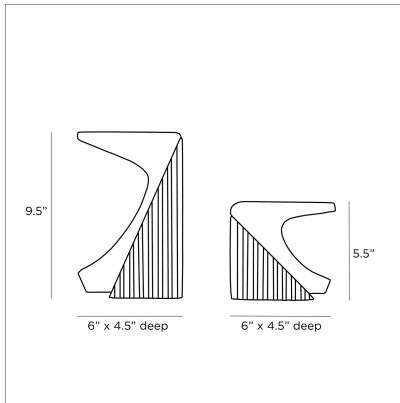

ARTERIOS

JORDONO BOOKENDS, SET OF 2

9112
Ivory, Ricestone

The captivating curvature and lines of these bookends, inspired by mid-century modern architectural forms, add visual interest and elegance to a bookshelf. Each is made from contrasting ivory and charcoal ricestone, known for its rich textures that vary naturally with each piece. Ricestone will vary.

APPEARANCE

Materials	Ricestone, Ricestone, Ricestone
Finishes	Ivory, Ivory, Charcoal
Finish Will Vary	Yes
Top Coat/Sealant	No

DIMENSIONS

Overall Large	W: 6 in x D: 4.5 in x H: 9.5 in
Overall Small	W: 6 in x D: 4.5 in x H: 5.5 in
Foot Print Large	W: 4.5 in x D: 4.5 in
Foot Print Small	W: 4.5 in x D: 4.5 in

SHIPPING

Product Weight	11.0 lbs
Gross Weight 1	12.0 lbs
Shipping Box 1	W: 12.25 in x D: 7.13 in x H: 12.25 in

CONTRACT

Contract Suitability	Contract Suitable As Is
----------------------	-------------------------