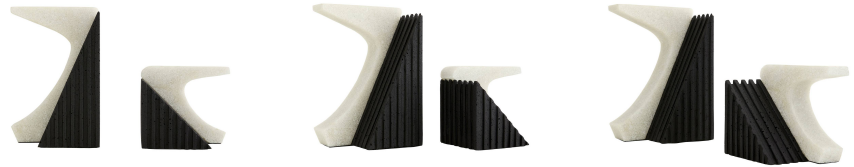

ARTERIOS

JORDONO BOOKENDS, SET OF 2

9112
Ivory, Ricestone

The captivating curvature and lines of these bookends, inspired by mid-century modern architectural forms, add visual interest and elegance to a bookshelf. Each is made from contrasting ivory and charcoal ricestone, known for its rich textures that vary naturally with each piece. Ricestone will vary.

APPEARANCE

Materials	Ricestone, Ricestone, Ricestone
Finishes	Ivory, Ivory, Charcoal
Finish Will Vary	Yes
Top Coat/Sealant	No

DIMENSIONS

Overall Large	W: 6 in x D: 4.5 in x H: 9.5 in
Overall Small	W: 6 in x D: 4.5 in x H: 5.5 in
Foot Print Large	W: 4.5 in x D: 4.5 in
Foot Print Small	W: 4.5 in x D: 4.5 in