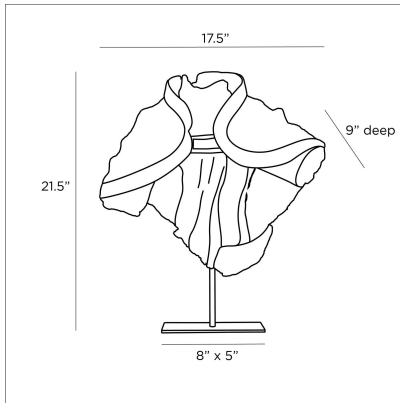

ARTERIO RS

LIVIO SCULPTURE

9107
Matte White Plaster, Resin

In the tradition of Renaissance artistry, this inspired resin bust displays like a historical work of art. The molded lines and folds portray movement, and the brushed plaster white finish gives the piece a feeling of authenticity. Adding to the museum-like quality, it stands on a steel base with a bronzed finish that lends added sophistication. Finish will vary.

APPEARANCE

Materials	Resin, Resin, Steel
Finishes	Matte White Plaster, Matte White Plaster, Bronze
Finish Will Vary	Yes
Top Coat/Sealant	No

DIMENSIONS

Overall	W: 17.5 in x D: 9 in x H: 21.5 in
Foot Print	W: 8 in x D: 5 in

SHIPPING

Product Weight	15.5 lbs
Gross Weight 1	18.96 lbs
Shipping Box 1	W: 23.63 in x D: 12.25 in x H: 21.25 in

CONTRACT

Contract Suitability	Contract Suitable As Is
----------------------	-------------------------