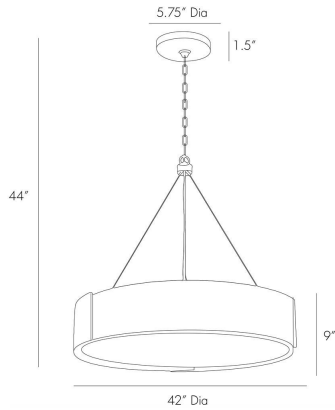

ARTERIOS

DANTE LARGE CHANDELIER

89702
Antique Brass, Brass

Adding intrigue to simplistic design is an effortless feat in our Dante chandelier. From the suspended pendant to overlapping antique brass bands across the side, every design feature is spot on. A frosted acrylic diffuser tones down the glow of five hidden lights. Additional chain available (CHN-129). Certified for damp locations and intended for interior use.

APPEARANCE

Materials	Brass, Acrylic, Brass
Finishes	Antique Brass, Frosted, Antique Brass
Finish Will Vary	No
Top Coat/Sealant	No

DIMENSIONS

Overall	Dia: 42.0 in x H: 44 in
Canopy	Dia: 5.75 in x H: 1.5 in
Chandelier	Dia: 42.0 in x H: 9 in
Maximum Hanging Height as Sold	80 in
Minimum Hanging Height as Sold	44 in