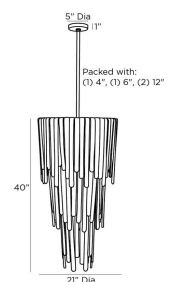

RAINE CHANDELIER

89662
 Blue Smoke Luster
 Glass
 H: 45 IN
 Dia: 21.0 IN

Our Raine chandelier was inspired by the vintage Murano glass lighting made popular in the '60s and '70s. The tear-drop silhouette is embellished with rounded layers of lustrous, blue smoke seedy glass, in staggered sizes, that fold over a tiered iron frame, which is finished in antique brass. The result is a dramatic and textural waterfall effect. The glass pieces can be removed to provide additional illumination if desired. Finish will vary. Certified for damp locations and intended for interior use.