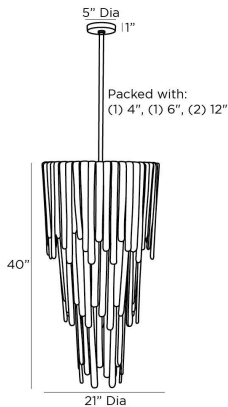

ARTERIOS

RAINE CHANDELIER

89662
Blue Smoke Luster, Glass

Our Raine chandelier was inspired by the vintage Murano glass lighting made popular in the '60s and '70s. The tear-drop silhouette is embellished with rounded layers of lustrous, blue smoke seedy glass, in staggered sizes, that fold over a tiered iron frame, which is finished in antique brass. The result is a dramatic and textural waterfall effect. The glass pieces can be removed to provide additional illumination if desired. Finish will vary. Certified for damp locations and intended for interior use.

APPEARANCE

Materials	Glass, Glass, Iron
Finishes	Blue Smoke Luster, Blue Smoke Luster, Antique Brass
Finish Will Vary	Yes
Top Coat/Sealant	No

DIMENSIONS

Overall	Dia: 21.0 in x H: 45 in
Canopy	Dia: 5.0 in x H: 1 in
Chandelier	Dia: 21.0 in x H: 40 in
Overall Hanging Height as Sold (in)	75 in - 45 in

WIRING

Wire Rating	Damp
Cord	10 FT, Clear/Silver, SVT
Socket	7, Type B - E12
Suggested Bulb Type	B8
Maximum Wattage	60.0
Voltage	110-120 V

CERTIFICATIONS & COMPLIANCY

Certifications	Mexico, United States, Canada
Compliance	RoHS, UL/ETL

SHIPPING

Product Weight	60.0 lbs
Gross Weight 1	75.0 lbs
Shipping Box 1	W: 30.5 in x D: 23.25 in x H: 23.25 in

CONTRACT

Contract Suitability	Contract Suitable As Is
----------------------	-------------------------