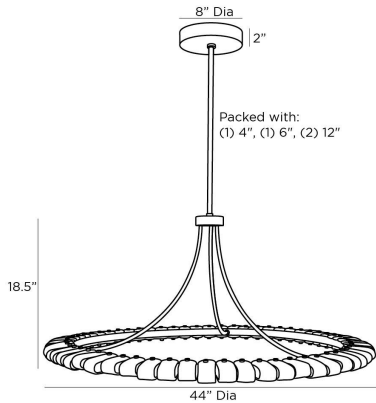

ARTERIO RS

SANTORINI CHANDELIER

89660

Blue Smoke Luster, Glass

A modern take on maximalism, our commanding Santorini chandelier is fashioned in lustrous, blue smoke seedy glass that folds over a circular frame constructed in antique brass iron. The large-scale LED light casts a warm halo over any room. Finish will vary. Certified for damp locations and intended for interior use.

APPEARANCE

Materials	Glass, Glass, Iron
Finishes	Blue Smoke Luster, Blue Smoke Luster, Antique Brass
Finish Will Vary	Yes
Top Coat/Sealant	No

DIMENSIONS

Overall	Dia: 44.0 in x H: 24.5 in
Canopy	H: 2 in
Chandelier	Dia: 44.0 in
Overall Hanging Height as Sold (in)	54.5 in - 24.5 in

WIRING

Wire Rating	Damp
Cord	7 FT, Clear/Silver, SVT
Socket	1, Integrated LED
Maximum Wattage	60.0
Voltage	110-120 V
LED Color Temperature	3000K
LED Compatible Dimmer	0-10 V Dimmer
LED CRI	90+
LED Lifespan (Hours)	20,000
Spare Driver Included	No

CERTIFICATIONS & COMPLIANCY

Certifications	Middle East, European Union, United Kingdom, Australia, Mexico, United States, Canada
Compliance	RoHS, UL/ETL, CB

SHIPPING

Shipping Requirements	Truck Ship
Product Weight	32.84 lbs
Gross Weight 1	40.84 lbs
Shipping Box 1	W: 7.87 in x D: 43.3 in x H: 43.3 in

CONTRACT

Contract Suitability	Contract Suitable As Is

SLOPE CEILING COMPATIBILITY

Sloped Ceiling Compatible	No, is not compatible

COMPONENTS

Pipe or Chain Included	(1) 4", (1) 6", (2) 12" Pipes

ADDITIONAL PARTS AVAILABLE

PIPE-515	(1) 4", (1) 6", (1) 12"

REPLACEMENT PARTS

DS96W24
89660GLS
89660SCREWBTM
89660SCREWTOP
CANOPY-655