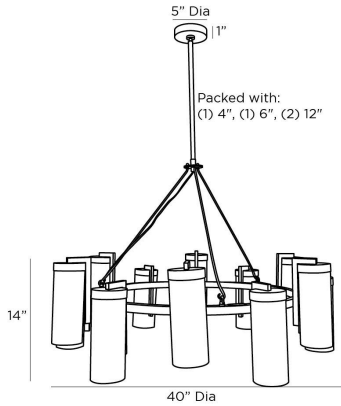

ARTERIO RS

RYDER CHANDELIER

89659
English Bronze, Iron

A classic chandelier interpreted in an imaginative, modern form, the Ryder is composed in a playful arrangement of matte swirl glass columns in staggered heights. English bronze iron forms the architectural frame and banding around each glass shade, creating bold, beautiful contrast. Finish will vary. Certified for damp locations and intended for interior use.

APPEARANCE

Materials	Iron, Iron, Glass
Finishes	English Bronze, English Bronze, Swirl
Finish Will Vary	Yes
Top Coat/Sealant	Yes

DIMENSIONS

Overall	Dia: 40.0 in x H: 32 in
Canopy	Dia: 5.0 in x H: 1 in
Chandelier	Dia: 40.0 in x H: 14 in
Overall Hanging Height as Sold (in)	62 in - 32 in

WIRING

Wire Rating	Damp
Cord	7 FT, Black, SVT
Socket	12, Type B - E12
Suggested Bulb Type	B8
Maximum Wattage	40.0
Voltage	110-120 V

CERTIFICATIONS & COMPLIANCY

Certifications	Mexico, United States, Canada
Compliance	RoHS, UL/ETL

SHIPPING

Shipping Requirements	Truck Ship
Product Weight	37.0 lbs
Gross Weight 1	48.0 lbs
Shipping Box 1	W: 44.29 in x D: 15.16 in x H: 43.9 in

CONTRACT

Contract Suitability	Contract Suitable As Is

SLOPE CEILING COMPATIBILITY

Sloped Ceiling Compatible	No, is not compatible

COMPONENTS

Pipe or Chain Included	(1) 4", (1) 6", (2) 12" Pipes

ADDITIONAL PARTS AVAILABLE

PIPE-489	(1) 4", (1) 6", (1) 12"

REPLACEMENT PARTS

89659GLS
89659ROD
CANOPY-585