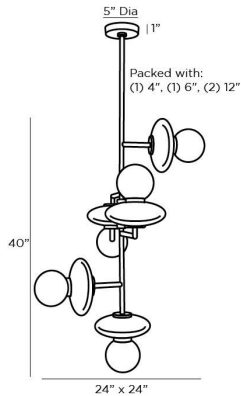

ARTERIO RS

PIMPRI CHANDELIER

89654
Blue Smoke, Glass

Inspired by the delicate layers of dew drops on the leaf of a plant, the delicate Pimpri chandelier is imagined in pillowed shapes of blue smoke luster glass joined with globed shades in clear seedy glass. The glass ornaments attach to a brushed-brass steel geometric frame in an assemblage that is modern and unexpected. The fixture is ideal for vertical spaces or tall ceilings. Finish will vary. Certified for damp locations and intended for interior use.

APPEARANCE

Materials	Glass, Glass, Glass, Steel
Finishes	Blue Smoke, Blue Smoke, Clear Seeded, Brushed Brass
Finish Will Vary	Yes
Top Coat/Sealant	No

DIMENSIONS

Overall	W: 24 in x D: 24 in x H: 40 in
Canopy	Dia: 5.0 in x H: 1 in
Chandelier	W: 24 in x D: 24 in x H: 37 in
Overall Hanging Height as Sold (in)	70 in - 40 in

WIRING

Wire Rating	Damp
Cord	7 FT, Clear/Silver, SVT
Socket	5, Type B - E12
Suggested Bulb Type	T6
Maximum Wattage	40.0
Voltage	110-120 V

CERTIFICATIONS & COMPLIANCY

Certifications	Middle East, European Union, United Kingdom, Australia, Mexico, United States, Canada
Compliance	RoHS, UL/ETL, CB

SHIPPING

Product Weight	15.36 lbs
Gross Weight 1	23.36 lbs
Shipping Box 1	W: 36.42 in x D: 18.7 in x H: 28.15 in

CONTRACT

Contract Suitability	Contract Suitable As Is
----------------------	-------------------------