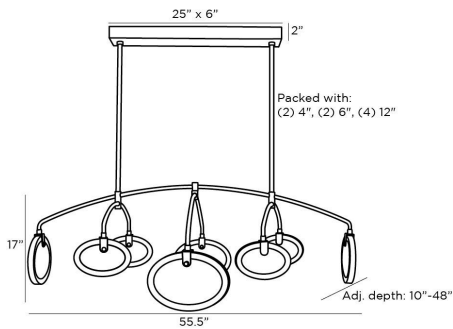

ARTERIO RS

ROSABEL CHANDELIER

89651
Antique Brass, Iron

Mod, '60s-era mobile construction informs the design of the Rosabel chandelier. The inspired fixture is created with pivoting, flat-faced, white alabaster discs, encased in antique brass iron. Lustrous antique brass iron also forms the chandelier's linear suspension framework. Finish will vary. Integrated LED. Certified for damp locations and intended for interior use.

APPEARANCE

Materials	Iron, Iron, Alabaster
Finishes	Antique Brass, Antique Brass, White
Finish Will Vary	Yes
Top Coat/Sealant	Yes

DIMENSIONS

Overall	W: 55.5 in x H: 23 in
Overall Adjustable	D: 10-48 in
Canopy	W: 25 in x D: 6 in x H: 2 in
Chandelier	H: 17 in
Overall Hanging Height as Sold (in)	53 in - 23 in

WIRING

Wire Rating	Damp
Cord	7 FT, Clear/Silver, SVT
Socket	8, Integrated LED
Maximum Wattage	50.0
Voltage	110-120 V
LED Color Temperature	3000K
LED Compatible Dimmer	0-10 V Dimmer
LED CRI	90+
LED Lifespan (Hours)	20,000
Spare Driver Included	No

CERTIFICATIONS & COMPLIANCY

Certifications	Middle East, European Union, United Kingdom, Australia, Mexico, United States, Canada
Compliance	RoHS, UL/ETL, CB

SHIPPING

Shipping Requirements	Truck Ship
Product Weight	31.3 lbs
Gross Weight 1	39.3 lbs
Shipping Box 1	W: 19.9 in x D: 30.3 in x H: 51.6 in

CONTRACT

Contract Suitability	Contract Suitable As Is

SLOPE CEILING COMPATIBILITY

Sloped Ceiling Compatible	No, is not compatible

COMPONENTS

Pipe or Chain Included	(2) 4", (2) 6", (4) 12"

ADDITIONAL PARTS AVAILABLE

PIPE-513	(1) 4", (1) 6", (1) 12"

REPLACEMENT PARTS

DS96W24