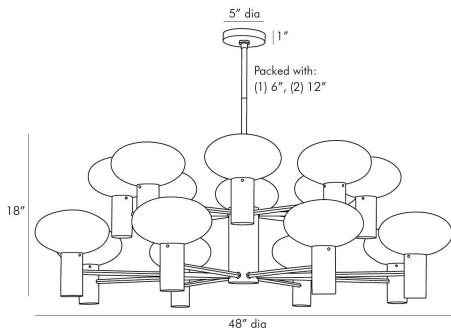

ARTERIO RS

BENTLEY CHANDELIER

89628
Antique Brass, Steel

Finished in antique brass the cylindrical center features several slender arms that spider out in a diamond-like formation to showcase sixteen mushroom-shaped opal glass globes. The connection between the glass and the steel is clean and concise—visually streamlining this piece. Oversized this luxe light is a great solution for personal or professional spaces in need of a little (or a lot!) of luster. Certified for damp locations and intended for interior use.

APPEARANCE

Materials	Steel, Glass, Steel
Finishes	Antique Brass, Opal, Antique Brass
Finish Will Vary	No
Top Coat/Sealant	Yes

DIMENSIONS

Overall	Dia: 48.0 in x H: 25 in
Globe Small	Dia: 8.0 in x H: 5.5 in
Canopy	Dia: 5.0 in x H: 1 in
Chandelier	Dia: 48.0 in x H: 18 in
Overall Hanging Height as Sold (in)	49 in - 25 in

WIRING

Wire Rating	Damp
Cord	10 FT, Black/White, SVT
Socket	16, Type B=-E12 Other
Suggested Bulb Type	G16.5
Maximum Wattage	25.0
Voltage	110-120 V

CERTIFICATIONS & COMPLIANCY

Certifications	Middle East, European Union, United Kingdom, Mexico, United States, Canada
Compliance	RoHS, UL/ETL, CB

SHIPPING

Shipping Requirements	Truck Ship
Product Weight	40.0 lbs
Gross Weight 1	59.5 lbs
Shipping Box 1	W: 43.0 in x D: 44.0 in x H: 18.0 in

CONTRACT

Contract Suitability	Contract Suitable As Is
----------------------	-------------------------