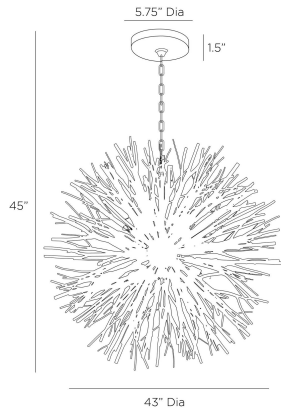

ARTERIO RS

FINCH CHANDELIER

89564
Whitewash, Wood

Take what you know about traditional starburst design and leave it behind. The Finch explores a more organic approach to lighting with its foundation of unconforming branches in a white wash finish that surround the concealed white steel frame. Each of the eight lights seemingly blend into the structure until they bring it to life when in use. finish will vary. Also available in natural (89560). Due to the organic nature of the wood used to create this piece, each piece will vary in size and shape. The wooden sticks will eventually crack and is an inherent feature of

APPEARANCE

Materials	Wood, Steel, Wood
Finishes	Whitewash, White, Whitewash
Finish Will Vary	Yes
Top Coat/Sealant	No

DIMENSIONS

Overall	Dia: 43.0 in x H: 45 in
Canopy	Dia: 6.0 in x H: 1.5 in
Chandelier	Dia: 43.0 in x H: 43 in
Maximum Hanging Height as Sold	81 in
Minimum Hanging Height as Sold	45 in

WIRING

Wire Rating	Indoor Only
Cord	10 FT, Clear/Silver, SVT
Socket	8, Type B--E12 Other
Suggested Bulb Type	G16
Maximum Wattage	40.0
Voltage	110-120 V

CERTIFICATIONS & COMPLIANCY

Certifications	Middle East, European Union, United Kingdom, Mexico, United States, Canada
Compliance	RoHS, UL/ETL, CB

COMPONENTS

Pipe or Chain Included	36"
------------------------	-----

ADDITIONAL PARTS AVAILABLE

CHN-217	36"
---------	-----

REPLACEMENT PARTS

CANOPY-405
89564STICK