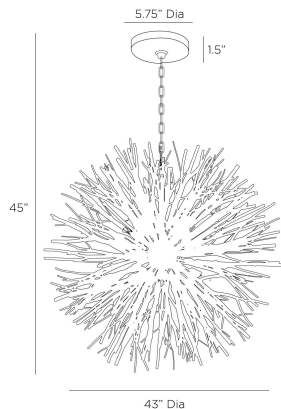

ARTERIO RS

FINCH CHANDELIER

89560
Natural, Wood

An eight-light chandelier with natural wood branches growing out from an iron center. This organic version of the starburst motif will cast beautiful shadows in whatever room you put it. Wood finish will vary. Additional chain available (CHN-128). Due to the organic nature of the wood used to create this piece, each piece will vary in size and shape. The wooden sticks will eventually crack and is an inherent feature of solid wood of this proportion.

APPEARANCE

Materials	Wood, Iron, Wood
Finishes	Natural, Natural Iron, Natural
Finish Will Vary	Yes
Top Coat/Sealant	No

DIMENSIONS

Overall	Dia: 43.0 in x H: 45 in
Canopy	Dia: 5.75 in x H: 1.5 in
Chandelier	Dia: 43.0 in x H: 43 in
Maximum Hanging Height as Sold	81 in
Minimum Hanging Height as Sold	45 in

WIRING

Wire Rating	Indoor Only
Cord	7.5 FT, Clear/Silver, SVT
Socket	8, Type B--E12 Other
Suggested Bulb Type	T6
Maximum Wattage	40.0
Voltage	110-120 V

CERTIFICATIONS & COMPLIANCY

Certifications	Middle East, European Union, United Kingdom, Mexico, United States, Canada
Compliance	RoHS, UL/ETL, CB