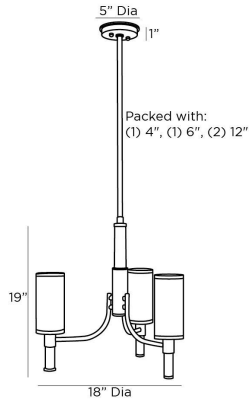

ARTERIOS

PAULINO CHANDELIER

89497
Opal, Glass

With distinctive good looks, the Paulino chandelier makes a handsome accessory in any small space. The three-light fixture is constructed with opal glass cylinder shades, banded with antique brass steel and accented with gray-washed wood finials. Wood also details the stem, uniting with the contrasting piping and a canopy in antique brass. Certified for damp locations and intended for interior use.

APPEARANCE

Materials	Glass, Glass, Wood, Steel
Finishes	Opal, Opal, Gray Wash, Antique Brass
Finish Will Vary	No
Top Coat/Sealant	No

DIMENSIONS

Overall	Dia: 18.0 in x H: 24 in
Canopy	Dia: 5.0 in x H: 1 in
Chandelier	Dia: 18.0 in x H: 19 in
Overall Hanging Height as Sold (in)	54 in - 24 in

WIRING

Wire Rating	Damp
Cord	10 FT, Black/White, SVT
Socket	3, Type A - E26
Suggested Bulb Type	G25
Maximum Wattage	60.0
Voltage	110-120 V

CERTIFICATIONS & COMPLIANCY

Certifications	Middle East, European Union, United Kingdom, Australia, Mexico, United States, Canada
Compliance	RoHS, UL/ETL, CB

SHIPPING

Product Weight	11.9 lbs
Gross Weight 1	19.9 lbs
Shipping Box 1	W: 20.0 in x D: 20.0 in x H: 12.0 in

CONTRACT

Contract Suitability	Contract Suitable As Is

SLOPE CEILING COMPATIBILITY

Sloped Ceiling Compatible	Yes, with purchase of pivot

COMPONENTS

Pipe or Chain Included	(1) 4", (1) 6", (2) 12" Pipes

ADDITIONAL PARTS AVAILABLE

PIPE-422	(1) 4", (1) 6", (1) 12"
PIVOT-203	

REPLACEMENT PARTS

89497GLS
CANOPY-614