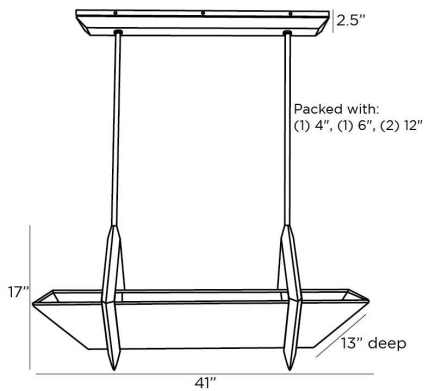

ARTERIOS

SAGINAW LINEAR CHANDELIER

89496
White, Linen

An elegant mix of materials form the versatile Saginaw chandelier. Constructed with a trough of crisp white linen that forms a linear shade, the angular fixture introduces gray-washed wood in a sling design that is as striking as it is functional. The piece is suspended by antique brass pipes and an antique brass canopy that has a gray-washed wood accent. Certified for damp locations and intended for interior use.

APPEARANCE

Materials	Linen, Linen, Wood, Steel
Finishes	White, White, Gray Wash, Antique Brass
Finish Will Vary	No
Top Coat/Sealant	No

DIMENSIONS

Overall	W: 41 in x D: 13 in x H: 23.5 in
Canopy	W: 32.25 in x D: 5 in x H: 2.5 in
Chandelier	W: 41 in x D: 13 in x H: 17 in
Overall Hanging Height as Sold (in)	53.5 in - 23.5 in

SHIPPING

Product Weight	18.28 lbs
Gross Weight 1	26.28 lbs
Shipping Box 1	W: 21.44 in x D: 21.5 in x H: 30.0 in

CONTRACT

Contract Suitability	Contract Suitable As Is
----------------------	-------------------------