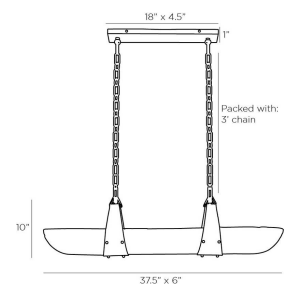

MYKONOS LINEAR CHANDELIER

89492
 English Bronze, Clear
 Seedy Glass
 H: 13 IN
 W: 37.5 IN
 D: 6 IN

In linear, boat-shaped form, the Mykonos, finds balance in rustic and refined elements. . The elongated concave shade is crafted from clear seedy slump glass and is held by graphite leather harnesses that suspend from English bronze iron chains. Four lights are neatly concealed behind the glass and provide ample illumination. Finish will vary. Additional chain available (CHN-265). Certified for damp locations and intended for interior use.