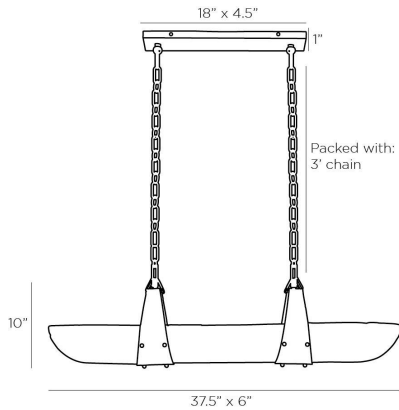

ARTERIO RS

MYKONOS LINEAR CHANDELIER

89492
Clear, Slump Glass

In linear, boat-shaped form, the Mykonos, finds balance in rustic and refined elements. The elongated concave shade is crafted from clear seedy slump glass and is held by graphite leather harnesses that suspend from English bronze iron chains. Four lights are neatly concealed behind the glass and provide ample illumination. Finish will vary. Additional chain available (CHN-265). Certified for damp locations and intended for interior use.

Overall	W: 37.5 in x D: 6 in x H: 13 in
Canopy	W: 18 in x D: 4.5 in x H: 1 in
Pendant	W: 37.5 in x D: 6 in x H: 10 in
Overall Hanging Height as Sold (in)	48 in - 13 in

WIRING

Wire Rating	Damp
Cord	7 FT, Black, SVT
Socket	4, Type B - E12
Suggested Bulb Type	T6
Maximum Wattage	60.0
Voltage	110-120 V