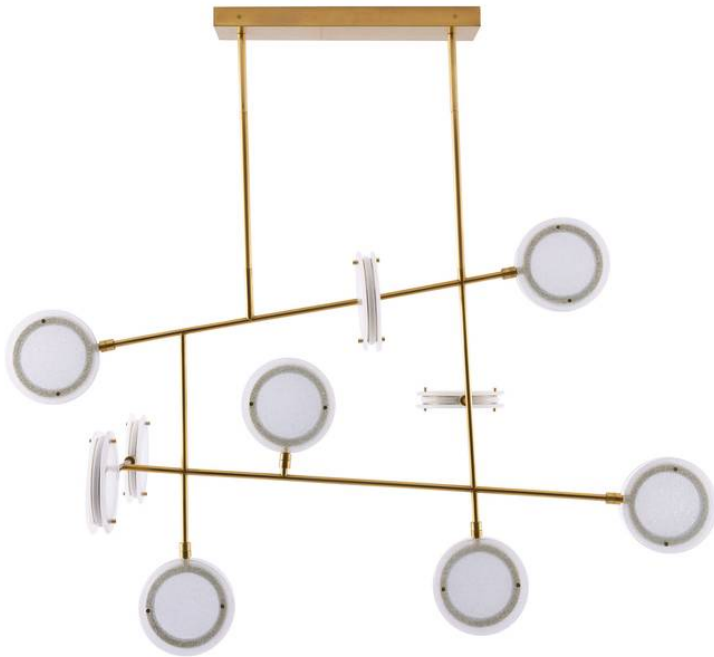

ARTERIOURS

MERIDIAN LINEAR CHANDELIER

89488
Antique Brass, Clear
Seedy Glass
H: 38 IN
W: 54 IN
D: 25 IN

The Meridian finds modern design inspiration in mobile sculptures. The linear silhouette of this chandelier is crafted from antique brass iron and features discs of clear seedy slump glass at varying heights, each encased with an integrated LED ring. The discs pivot, allowing you to alter the direction of light flow when desired. Finish will vary. Additional pipe available (PIPE-492). Certified for damp locations and intended for interior use.