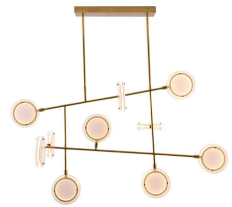

ARTERIOURS

MERIDIAN LINEAR CHANDELIER

89488
Antique Brass, Clear
Seedy Glass
H: 38 IN
W: 54 IN
D: 25 IN

The Meridian finds modern design inspiration in mobile sculptures. The linear silhouette of this chandelier is crafted from antique brass iron and features discs of clear seedy slump glass at varying heights, each encased with an integrated LED ring. The discs pivot, allowing you to alter the direction of light flow when desired. Finish will vary. Additional pipe available (PIPE-492). Certified for damp locations and intended for interior use.