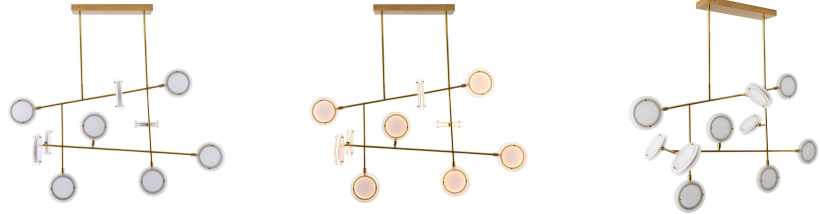

ARTERIO RS

MERIDIAN LINEAR CHANDELIER

89488
Antique Brass, Iron

The Meridian finds modern design inspiration in mobile sculptures. The linear silhouette of this chandelier is crafted from antique brass iron and features discs of clear seedy slump glass at varying heights, each encased with an integrated LED ring. The discs pivot, allowing you to alter the direction of light flow when desired. Finish will vary. Additional pipe available (PIPE-492). Certified for damp locations and intended for interior use.

APPEARANCE

Materials	Iron, Iron, Slump Glass, Iron, Iron
Finishes	Antique Brass, Antique Brass, Clear, Antique Brass, Antique Brass
Finish Will Vary	Yes
Top Coat/Sealant	Yes

DIMENSIONS

Overall	W: 54 in x D: 25 in x H: 38 in
Canopy	W: 20 in x D: 6 in x H: 1.5 in
Pendant	W: 54 in x D: 25 in x H: 32 in
Overall Hanging Height as Sold (in)	68 in - 38 in

WIRING

Wire Rating	Damp
Cord	7 FT, Clear/Silver, SVT
Socket	10, Integrated LED
Maximum Wattage	80.0
Voltage	110-120 V
LED Color Temperature	3000K
LED Compatible Dimmer	0-10 V Dimmer
LED CRI	90+
LED Lifespan (Hours)	20,000
Spare Driver Included	No