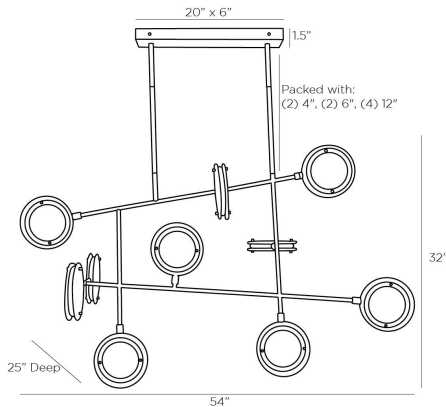

ARTERIO RS

MERIDIAN LINEAR CHANDELIER

89488
Antique Brass, Iron

The Meridian finds modern design inspiration in mobile sculptures. The linear silhouette of this chandelier is crafted from antique brass iron and features discs of clear seedy slump glass at varying heights, each encased with an integrated LED ring. The discs pivot, allowing you to alter the direction of light flow when desired. Finish will vary. Additional pipe available (PIPE-492). Certified for damp locations and intended for interior use.

APPEARANCE

Materials	Iron, Iron, Slump Glass, Iron, Iron
Finishes	Antique Brass, Antique Brass, Clear, Antique Brass, Antique Brass
Finish Will Vary	Yes
Top Coat/Sealant	Yes

DIMENSIONS

Overall	W: 54 in x D: 25 in x H: 38 in
Canopy	W: 20 in x D: 6 in x H: 1.5 in
Pendant	W: 54 in x D: 25 in x H: 32 in
Overall Hanging Height as Sold (in)	68 in - 38 in