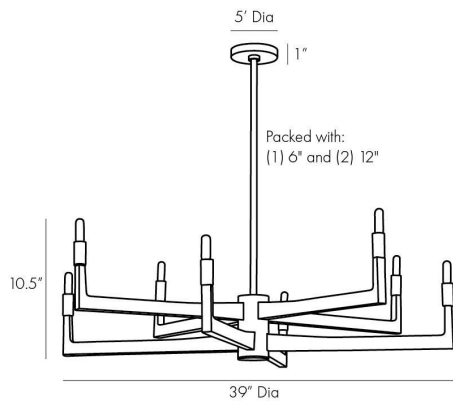

ARTERIO RS

GRIFF CHANDELIER

89485
Antique Brass, Steel

Sleek, modern and unexpectedly full of texture, the Griff delivers an unrivaled dynamic to a space. Its slender profile is composed of solid steel, which has been finished in antique brass and chiseled with a chattered detail that lends a handcrafted character to the piece. A focal point for any modern setting, though we see this chandelier styled over a dining table. For a larger tablescape, try hanging in multiples to maximize impact. Finish will vary. Additional pipe available (PIPE-232). Certified for damp locations and intended for interior use.

APPEARANCE

Materials	Steel, Steel, Steel
Finishes	Antique Brass, Antique Brass, Antique Brass
Finish Will Vary	Yes
Top Coat/Sealant	Yes

DIMENSIONS

Overall	Dia: 39.0 in x H: 19 in
Canopy	Dia: 5.0 in x H: 1 in
Chandelier	Dia: 39.0 in x H: 10.5 in
Maximum Hanging Height as Sold	37 in
Minimum Hanging Height as Sold	19 in

WIRING

Wire Rating	Damp
Cord	10 FT, Clear/Silver, SVT
Socket	8, Type B - E12
Suggested Bulb Type	T6
Maximum Wattage	60.0
Voltage	110-120 V

CERTIFICATIONS & COMPLIANCY

Certifications	Middle East, European Union, United Kingdom, Australia, Mexico, United States, Canada
Compliance	RoHS, UL/ETL, CB

SHIPPING

Product Weight	13.4 lbs
Gross Weight 1	28.0 lbs
Shipping Box 1	W: 14.5 in x D: 43.0 in x H: 43.0 in

CONTRACT

Contract Suitability	Contract Suitable As Is
----------------------	-------------------------