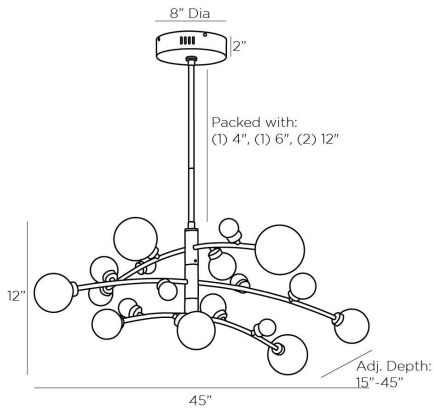

ARTERIO RS

MASER CHANDELIER

89481
Antique Brass, Iron

Inspired by planetary movements, the Maser casts a provocatively cosmic appeal to a space. The spatial setup of this contemporary chandelier features an arched foundation of antique brass iron adorned with opal glass swirl globes. Each globe is an integrated LED for ample light. Additional pipe available (PIPE-491). Certified for damp locations and intended for interior use.

APPEARANCE

Materials	Iron, Iron, Glass, Iron, Iron
Finishes	Antique Brass, Antique Brass, Opal Swirl, Antique Brass, Antique Brass
Finish Will Vary	No
Top Coat/Sealant	Yes

DIMENSIONS

Overall	W: 45 in x H: 17 in
Overall Adjustable	D: 15-45 in
Canopy	Dia: 8.0 in x H: 2 in
Chandelier	W: 45 in x H: 12 in
Maximum Hanging Height as Sold	47 in
Minimum Hanging Height as Sold	17 in

WIRING

Wire Rating	Damp
Cord	7 FT, Clear/Silver, SVT
Socket	18, Integrated LED
Maximum Wattage	18.0
Voltage	110-120 V
LED Color Temperature	3000K
LED Compatible Dimmer	0-10 V Dimmer
LED CRI	90+
LED Lifespan (Hours)	20,000

ADDITIONAL PARTS AVAILABLE

PIPE-491	(1) 4", (1) 6", (1) 12"
----------	-------------------------

REPLACEMENT PARTS

DS20W24
89481GLSLG
89481GLSMD
89481GLSSM
89481GLSXS
49841CTL
DS60W24