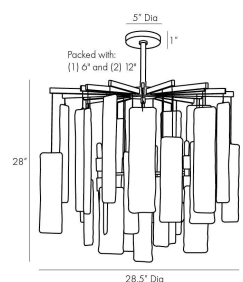

HARRIET CHANDELIER

89480  
 Antique Brass, Frosted  
 Glass  
 H: 36 IN  
 Dia: 28.5 IN

The Harriet boasts a look that is overtly organic while remaining completely contemporary. A sleek and slender antique brass steel foundation presents frosted glass plates that hang in a tiered fashion, each gently obscuring and filtering the light from eight brilliant bulbs. This detail adds a touch of whimsy to the Harriet's modern form. We envision this piece spotlighting a modish dining table or kitchen island. Finish will vary. Additional pipe available (PIPE-222). Certified for damp locations and intended for interior use.