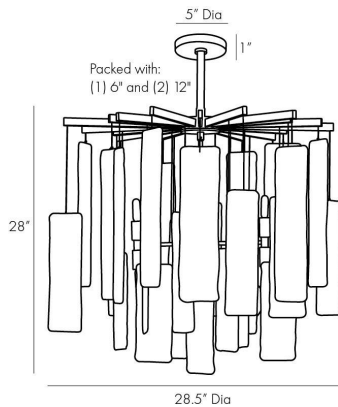

ARTERIOS

HARRIET CHANDELIER

89480
Frosted, Glass

The Harriet boasts a look that is overtly organic while remaining completely contemporary. A sleek and slender antique brass steel foundation presents frosted glass plates that hang in a tiered fashion, each gently obscuring and filtering the light from eight brilliant bulbs. This detail adds a touch of whimsy to the Harriet's modern form. We envision this piece spotlighting a modish dining table or kitchen island. Finish will vary. Additional pipe available (PIPE-222). Certified for damp locations and intended for interior use.

APPEARANCE

Materials	Glass, Glass, Steel, Steel
Finishes	Frosted, Frosted, Antique Brass, Antique Brass
Finish Will Vary	Yes
Top Coat/Sealant	No

DIMENSIONS

Overall	Dia: 28.5 in x H: 36 in
Canopy	Dia: 5.0 in x H: 1 in
Chandelier	Dia: 28.5 in x H: 28 in
Overall Hanging Height as Sold (in)	60 in - 36 in

SHIPPING

Product Weight	46.75 lbs
Gross Weight 1	54.46 lbs
Shipping Box 1	W: 11.5 in x D: 27.2 in x H: 30.3 in

CONTRACT

Contract Suitability	Contract Suitable As Is
----------------------	-------------------------

ADDITIONAL PARTS AVAILABLE

PIPE-222	(1) 6", (1) 12"
----------	-----------------

REPLACEMENT PARTS

89480GLSA
89480GLSB
89480GLSC
89480GLSD
89480GLSE
89480GLSF
89480GLSG