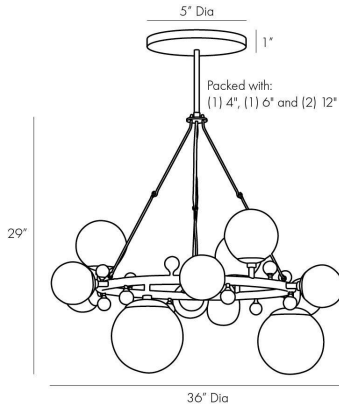

ARTERIO RS

TROON ROUND CHANDELIER

89447
Antique Brass, Steel

A representation of modern sophistication, this multi-light electrolier defines a space. Varying sizes of opal swirl glass globes embellish a sleek and slender circular steel frame that emphasizes the slightly whimsical design. Small, clear crystal knobs contrast beautifully with an antique brass finish and the visual textures of a swirl finish. Additional pipe available (PIPE-422). Finish will vary. Damp rated, though limited covered outdoor conditions may affect finish. Certified for damp locations and intended for interior use.

APPEARANCE

Materials	Steel, Steel, Glass, Steel
Finishes	Antique Brass, Antique Brass, Opal Swirl, Antique Brass
Finish Will Vary	Yes
Top Coat/Sealant	No

DIMENSIONS

Overall	Dia: 36.0 in x H: 30 in
Globe Large	Dia: 8.0 in
Globe Small	Dia: 5.0 in
Globe Medium	Dia: 6.0 in
Canopy	Dia: 5.0 in x H: 1 in
Chandelier	Dia: 36.0 in x H: 29 in
Overall Hanging Height as Sold (in)	64 in - 30 in

SHIPPING

Product Weight	28.67 lbs
Gross Weight 1	33.08 lbs
Shipping Box 1	W: 11.5 in x D: 30.5 in x H: 37.5 in

CONTRACT

Contract Suitability	Contract Suitable As Is
----------------------	-------------------------