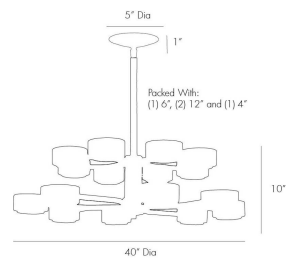

JALEN TWO TIERED CHANDELIER

89438
 Bronze, Vintage Brass,
 Frosted Glass
 H: 15 IN
 Dia: 40.0 IN

Bronze and brass combine to create this large-scale, modern 16-light chandelier. Eight horizontal rods, four on each tier, split into two to give way to contrasting vintage brass shades and frosted glass diffusers. Perfect over a large dining table or as the focal point above an island in a grand kitchen. Additional pipe available (PIPE-120). Certified for damp locations and intended for interior use.