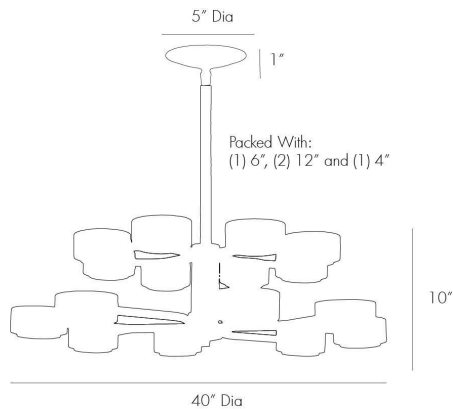

ARTERIOS

JALEN TWO TIERED CHANDELIER

89438
Vintage Brass, Steel

Bronze and brass combine to create this large-scale, modern 16-light chandelier. Eight horizontal rods, four on each tier, split into two to give way to contrasting vintage brass shades and frosted glass diffusers. Perfect over a large dining table or as the focal point above an island in a grand kitchen. Additional pipe available (PIPE-120). Certified for damp locations and intended for interior use.

APPEARANCE

Materials	Steel, Steel, Glass, Steel
Finishes	Vintage Brass, Bronze, Frosted, Vintage Brass
Finish Will Vary	No
Top Coat/Sealant	Yes

DIMENSIONS

Overall	Dia: 40.0 in x H: 15 in
Diffuser	Dia: 4.5 in
Shade Top	Dia: 6.0 in
Shade Side	H: 3 in
Shade Bottom	Dia: 6.0 in
Canopy	Dia: 5.0 in x H: 1 in
Chandelier	Dia: 40.0 in x H: 10 in
Overall Hanging Height as Sold (in)	48 in - 15 in

WIRING

Wire Rating	Damp
Cord	10 FT, Black, SVT
Socket	16, Type B=-E12 Other
Suggested Bulb Type	T6
Maximum Wattage	40.0
Voltage	110-120 V

CERTIFICATIONS & COMPLIANCY

Certifications	Middle East, European Union, United Kingdom, Australia, Mexico, United States, Canada
Compliance	RoHS, UL/ETL, CB

SHIPPING

Product Weight	21.3 lbs
Gross Weight 1	38.5 lbs
Shipping Box 1	W: 41.0 in x D: 41.0 in x H: 16.0 in

CONTRACT

Contract Suitability	Contract Suitable As Is
----------------------	-------------------------