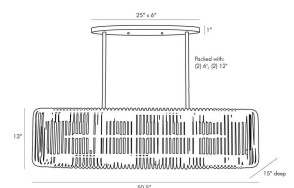

CHANDLER LINEAR CHANDELIER

89352
 Antique Brass, Clear
 Glass
 H: 14 IN
 W: 50.5 IN
 D: 15 IN

Finding the balance between being exceptionally elegant and devastatingly dramatic the Chandler commands a space. Echoing traditional Italian design clear glass delicately dangles from the elongated oblong antique brass steel frame orchestrating an unconventional shadowplay. Twelve brilliant bulbs work in unison to brighten up a formal space in modern settings. Certified for damp locations and intended for interior use. Also available in brown nickel (89350).