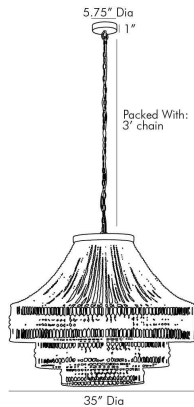

## TULANE CHANDELIER

89335  
Natural, Wood

A twist on the traditional empire chandelier, the Tulane establishes a strong presence while remaining light and airy. The tiered construction is crafted from hand-cut wooden beads strung along an abaca-wrapped frame, delivering a rustic element to its feminine form. The large-scale, open-form structure allows light to cascade down each layer and brilliantly light up its surroundings. Due to the handmade nature, slight variances may occur. Additional chain available (CHN-204).

### DIMENSIONS

Overall	Dia: 35.0 in x H: 31 in
Canopy	Dia: 5.75 in x H: 1 in
Chandelier	Dia: 35.0 in
Maximum Hanging Height as Sold	67 in
Minimum Hanging Height as Sold	31 in