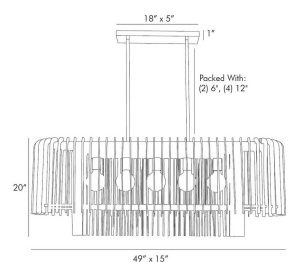

VALENCIA LINEAR CHANDELIER

89334

Antique Brass, Dark
Walnut Stained Wood

H: 22 IN

W: 49 IN

D: 15 IN

A masterclass in understated beauty, the Valencia chandelier makes a statement in any space. Two layers of wooden slats in a dark walnut finish are tiered over five glass globes, beckoning the eye with the brilliance it possesses. Hand-cut pieces of wood are slatted into grooves along the frame, each angled to create streaming rays of light. The antique brass hardware acts as a functional accent to this refined rustic light source. finish will vary. Additional pipe available (PIPE-414).