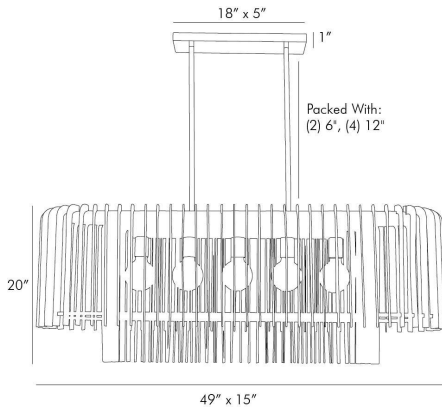

ARTERIOS

VALENCIA LINEAR CHANDELIER

89334

Dark Walnut, Marine plywood

A masterclass in understated beauty, the Valencia chandelier makes a statement in any space. Two layers of wooden slats in a dark walnut finish are tiered over five glass globes, beckoning the eye with the brilliance it possesses. Hand-cut pieces of wood are slatted into grooves along the frame, each angled to create streaming rays of light. The antique brass hardware acts as a functional accent to this refined rustic light source. finish will vary. Additional pipe available (PIPE-414).

APPEARANCE

Materials	Marine plywood, Steel, Marine plywood
Finishes	Dark Walnut, Antique Brass, Dark Walnut
Finish Will Vary	Yes
Top Coat/Sealant	No

DIMENSIONS

Overall	W: 49 in x D: 15 in x H: 22 in
Chandelier	W: 49 in x D: 15 in x H: 20 in
Overall Hanging Height as Sold (in)	53 in - 22 in

SHIPPING

Shipping Requirements	Truck Ship
Product Weight	20.5 lbs
Gross Weight 1	49.5 lbs
Shipping Box 1	W: 24.0 in x D: 32.0 in x H: 56.0 in

CONTRACT

Contract Suitability	Contract Suitable As Is
----------------------	-------------------------