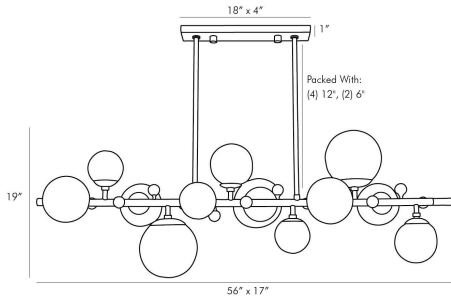

ARTERIO RS

TROON LINEAR CHANDELIER

89330
Antique Brass, Steel

A representation of modern sophistication, this multi-light electrolier defines a space. Varying sizes of opal swirl glass globes embellish a sleek and slender steel frame that works to ground the slightly whimsical design. Small, clear crystal knobs contrast beautifully with the antique brass finish and with the visual textures presented by the swirl finish that graces the glass. Glass will vary. Certified for damp locations and intended for interior use. Additional pipe available (PIPE-101).

APPEARANCE

Materials	Steel, Glass, Crystal, Steel
Finishes	Antique Brass, Opal Swirl, Clear, Antique Brass
Finish Will Vary	Yes
Top Coat/Sealant	Yes

DIMENSIONS

Overall	W: 56 in x D: 17 in x H: 23 in
Globe Large	Dia: 7.75 in
Globe Small	Dia: 4.75 in
Globe Medium	Dia: 6.0 in
Canopy	W: 18 in x D: 4 in x H: 1 in
Chandelier	W: 56 in x D: 17 in x H: 19 in
Maximum Hanging Height as Sold	59 in
Minimum Hanging Height as Sold	23 in

SHIPPING

Product Weight	25.5 lbs
Gross Weight 1	36.15 lbs
Shipping Box 1	W: 21.0 in x D: 59.0 in x H: 12.0 in

CONTRACT

Contract Suitability	Contract Suitable As Is
----------------------	-------------------------