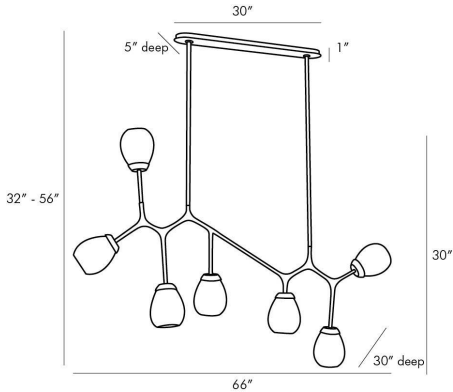

ARTERIO RS

SMYTH LINEAR CHANDELIER

89313
Antique Brass, Steel

Several limbs of lighting establish the steel structure of this chandelier, giving it a linear and angular form. Its modern design is so that each light can be pivoted to shine wherever you need—you can even configure them to make it all more linear, too. The smoky luster glass globes feature a fluted detail, which add to the vintage-inspired look of the entire piece. It's finished in antique brass. Additional pipe available (PIPE-206). Certified for damp locations and intended for interior use. finish will vary.

APPEARANCE

Materials	Steel, Glass, Steel
Finishes	Antique Brass, Smoke Luster, Antique Brass
Finish Will Vary	Yes
Top Coat/Sealant	Yes

DIMENSIONS

Overall	W: 66 in x D: 30 in x H: 32 in
Canopy	W: 30 in x D: 5 in x H: 1 in
Chandelier	W: 66 in x D: 30 in x H: 30 in
Overall Hanging Height as Sold (in)	56 in - 32 in

WIRING

Wire Rating	Damp
Cord	10 FT, Black, SVT
Socket	7, Type B--E12 Other
Suggested Bulb Type	T6
Maximum Wattage	60.0
Voltage	110-120 V

CERTIFICATIONS & COMPLIANCY

Certifications	Middle East, European Union, United Kingdom, Mexico, United States, Canada
Compliance	RoHS, UL/ETL, CB