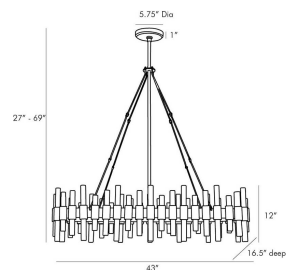

HASKELL LINEAR CHANDELIER

89130
 Antique Brass, Clear
 Acrylic
 H: 27 IN
 W: 43 IN
 D: 16.5 IN

Antique brass and clear acrylic are the perfect pair on this oval-frame steel chandelier. Forty pillars of clear acrylic create a stunning design and add extra shine. Similar style available in a small (89094) and large round shape (89055) and as a sconce (49057). Additional pipe available (PIPE-101). Certified for damp locations and intended for interior use.