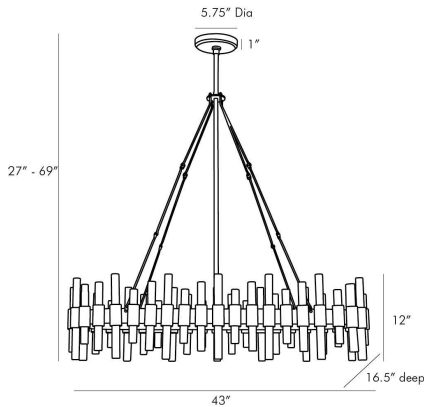

ARTERIO RS

HASKELL LINEAR CHANDELIER

89130
Antique Brass, Steel

Antique brass and clear acrylic are the perfect pair on this oval-frame steel chandelier. Forty pillars of clear acrylic create a stunning design and add extra shine. Similar style available in a small (89094) and large round shape (89055) and as a sconce (49057). Additional pipe available (PIPE-101). Certified for damp locations and intended for interior use.

APPEARANCE

Materials	Steel, Acrylic, Steel
Finishes	Antique Brass, Clear, Antique Brass
Finish Will Vary	No
Top Coat/Sealant	Yes

DIMENSIONS

Overall	W: 43 in x D: 16.5 in x H: 27 in
Canopy	Dia: 5.75 in x H: 1.5 in
Chandelier	W: 43 in x D: 16.5 in x H: 12 in
Overall Hanging Height as Sold (in)	69 in - 27 in

WIRING

Wire Rating	Damp
Cord	10 FT, Black, SVT
Socket	10, Type B--E12 Other
Suggested Bulb Type	T6
Maximum Wattage	40.0
Voltage	110-120 V

CERTIFICATIONS & COMPLIANCY

Certifications	Middle East, European Union, United Kingdom, Australia, Mexico, United States, Canada
Compliance	RoHS, UL/ETL, CB

SHIPPING

Product Weight	49.5 lbs
Gross Weight 1	56.0 lbs
Shipping Box 1	W: 19.0 in x D: 45.0 in x H: 8.0 in

CONTRACT

Contract Suitability	Contract Suitable As Is
----------------------	-------------------------