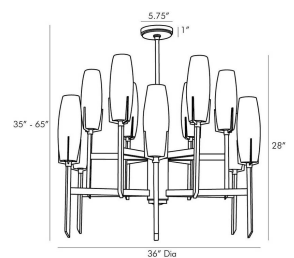

KEIFER LARGE CHANDELIER

89127
Vintage Silver
H: 35 IN
Dia: 36.0 IN

The modern-inspired, geometric Keifer chandelier gets an update in dual tiers of vintage silver arms, each light topped with a torch-like opal glass shade. The combination of opaque glass and sharp angles brings together its muted, softer side and industrial tone. Additional pipe available (PIPE-126). Certified for damp locations and intended for interior use.