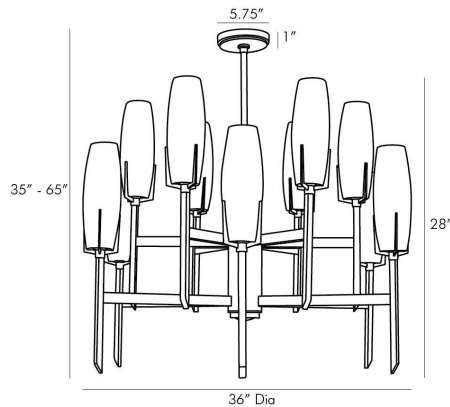

ARTERIOS

KEIFER LARGE CHANDELIER

89127
Vintage Silver, Steel

The modern-inspired, geometric Keifer chandelier gets an update in dual tiers of vintage silver arms, each light topped with a torch-like opal glass shade. The combination of opaque glass and sharp angles brings together its muted, softer side and industrial tone. Additional pipe available (PIPE-126). Certified for damp locations and intended for interior use.

APPEARANCE

Materials	Steel, Glass, Steel
Finishes	Vintage Silver, Opal, Vintage Silver
Finish Will Vary	No
Top Coat/Sealant	Yes

DIMENSIONS

Overall	Dia: 36.0 in x H: 35 in
Canopy	Dia: 5.75 in x H: 1.5 in
Chandelier	Dia: 36.0 in x H: 28 in
Overall Hanging Height as Sold (in)	65 in - 35 in

SHIPPING

Shipping Requirements	Truck Ship
Product Weight	30.5 lbs
Gross Weight 1	49.0 lbs
Shipping Box 1	W: 33.5 in x D: 33.5 in x H: 23.6 in

CONTRACT

Contract Suitability	Contract Suitable As Is
----------------------	-------------------------