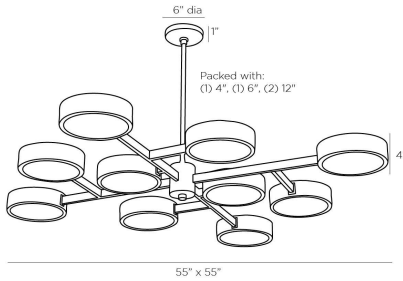

ARTERIO RS

LINUS LARGE STARBURST CHANDELIER

89108
Antique Brass, Steel

Brilliantly modern, the eight-light Linus chandelier's vibrant antique brass finish over a steel frame is perfectly complemented by bronze details. The tempered, frosted glass diffusers serve dual functions creating softer light below and shining additional light over the chandelier's frame, spotlighting its bold finish. Additional pipe available (PIPE-447). Certified for damp locations and intended for interior use.

APPEARANCE

Materials	Steel, Steel, Steel, Glass, Steel, Steel
Finishes	Antique Brass, Antique Brass, Bronze, Frosted, Bronze, Bronze
Finish Will Vary	No
Top Coat/Sealant	Yes

DIMENSIONS

Overall	W: 55 in x D: 55 in x H: 9 in
Canopy	Dia: 6.0 in x H: 1 in
Chandelier	W: 55 in x D: 55 in x H: 4 in
Overall Hanging Height as Sold (in)	43 in - 9 in

WIRING

Wire Rating	Damp
Cord	10 FT, Clear/Silver, SVT
Socket	10, Type B - E12
Suggested Bulb Type	T6
Maximum Wattage	60.0
Voltage	110-120 V

CERTIFICATIONS & COMPLIANCY

Certifications	Middle East, European Union, United Kingdom, Australia, Mexico, United States, Canada
Compliance	RoHS, UL/ETL, CB

SHIPPING

Shipping Requirements	Truck Ship
Product Weight	21.0 lbs
Gross Weight 1	30.0 lbs
Shipping Box 1	W: 118.46 in x D: 111.46 in x H: 16.96 in

CONTRACT

Contract Suitability	Contract Suitable As Is

SLOPE CEILING COMPATIBILITY

Sloped Ceiling Compatible	Yes, with purchase of pivot

COMPONENTS

Pipe or Chain Included	(1) 4", (1) 6", (2) 12" Pipes

ADDITIONAL PARTS AVAILABLE

PIPE-447	(1) 4", (1) 6", (1) 12"
PIVOT-204	

REPLACEMENT PARTS

89108DIF	
CANOPY-565