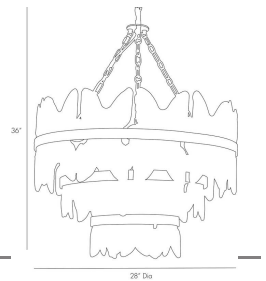

MILLIE CHANDELIER

89101

Antique Brass, Clear
Seedy Glass

H: 36 IN

Dia: 28.0 IN

Over 20 plates of uniquely shaped seeded glass are formed to make each chandelier. The unsealed edges are perfectly undone, pairing well with the textural glass and exposed antique brass hardware. It's constructed from stainless steel and is finished completely, all the way up to the ceiling mount. Additional chain available (CHN-148). Certified for damp locations and intended for interior use. finish will vary.