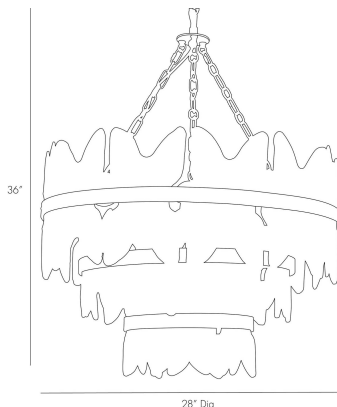

ARTERIOS

MILLIE CHANDELIER

89101
Antique Brass, Steel

Over 20 plates of uniquely shaped seeded glass are formed to make each chandelier. The unsealed edges are perfectly undone, pairing well with the textural glass and exposed antique brass hardware. It's constructed from stainless steel and is finished completely, all the way up to the ceiling mount. Additional chain available (CHN-148). Certified for damp locations and intended for interior use. finish will vary.

APPEARANCE

Materials	Steel, Glass, Steel
Finishes	Antique Brass, Seeded Glass, Antique Brass
Finish Will Vary	No
Top Coat/Sealant	Yes

DIMENSIONS

Overall	Dia: 28.0 in x H: 36 in
Canopy	Dia: 5.0 in x H: 1 in
Chandelier	Dia: 28.0 in x H: 23 in
Overall Hanging Height as Sold (in)	72 in - 36 in

WIRING

Wire Rating	Damp
Cord	10 FT, Clear/Silver, SVT
Socket	7, Type A - E26 x 3, Type B - E12 x 4
Suggested Bulb Type	T6
Maximum Wattage	60.0
Voltage	110-120 V

CERTIFICATIONS & COMPLIANCY

Certifications	Mexico, United States, Canada
Compliance	RoHS, UL/ETL

SHIPPING

Product Weight	63.0 lbs
Gross Weight 1	77.5 lbs
Shipping Box 1	W: 31.0 in x D: 31.0 in x H: 22.0 in

ADDITIONAL INFO

Features	Assembly Required
----------	-------------------

CONTRACT

Contract Suitability	Contract Suitable As Is
----------------------	-------------------------