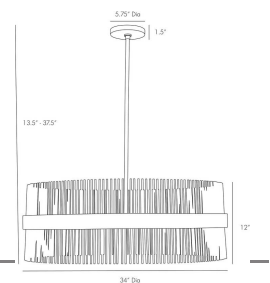

## HOZIER CHANDELIER

89093

Antique Brass, Bronze

H: 13.5 IN

Dia: 34.0 IN

Grand in sculptural form, this brilliant chandelier is crafted with hundreds of tubes of stainless steel. The main steel ring holds 12 candelabra bulbs and is finished in a dark bronze finish with slight antiquing. The linear tubes are fitted in the main ring and match the hanging stem in an antiqued brass finish. Additional pipe available (PIPE-101). Photographed with small tubular bulbs. Certified for damp locations and intended for interior use.