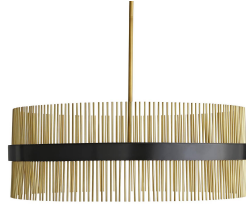

## HOZIER CHANDELIER

89093  
Antique Brass, Steel

Grand in sculptural form, this brilliant chandelier is crafted with hundreds of tubes of stainless steel. The main steel ring holds 12 candelabra bulbs and is finished in a dark bronze finish with slight antiquing. The linear tubes are fitted in the main ring and match the hanging stem in an antiqued brass finish. Additional pipe available (PIPE-101). Photographed with small tubular bulbs. Certified for damp locations and intended for interior use.

### APPEARANCE

Materials	Steel, Steel, Steel
Finishes	Antique Brass, Bronze, Antique Brass
Finish Will Vary	No
Top Coat/Sealant	Yes

### DIMENSIONS

Overall	Dia: 34.0 in x H: 13.5 in
Canopy	Dia: 5.75 in x H: 1.5 in
Chandelier	Dia: 34.0 in x H: 12 in
Overall Hanging Height as Sold (in)	37.5 in - 13.5 in