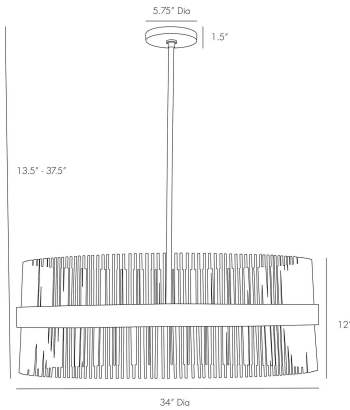

ARTERIOS

HOZIER CHANDELIER

89093
Antique Brass, Steel

Grand in sculptural form, this brilliant chandelier is crafted with hundreds of tubes of stainless steel. The main steel ring holds 12 candelabra bulbs and is finished in a dark bronze finish with slight antiquing. The linear tubes are fitted in the main ring and match the hanging stem in an antiqued brass finish. Additional pipe available (PIPE-101). Photographed with small tubular bulbs. Certified for damp locations and intended for interior use.

APPEARANCE

Materials	Steel, Steel, Steel
Finishes	Antique Brass, Bronze, Antique Brass
Finish Will Vary	No
Top Coat/Sealant	Yes

DIMENSIONS

Overall	Dia: 34.0 in x H: 13.5 in
Canopy	Dia: 5.75 in x H: 1.5 in
Chandelier	Dia: 34.0 in x H: 12 in
Overall Hanging Height as Sold (in)	37.5 in - 13.5 in

WIRING

Wire Rating	Damp
Cord	10 FT, Clear/Silver, SVT
Socket	12, Type B=-E12 Other
Suggested Bulb Type	T6
Maximum Wattage	60.0
Voltage	110-120 V

CERTIFICATIONS & COMPLIANCY

Certifications	Mexico, United States, Canada
Compliance	RoHS, UL/ETL

SHIPPING

Shipping Requirements	Truck Ship
Product Weight	53.0 lbs
Gross Weight 1	67.7 lbs
Shipping Box 1	W: 38.0 in x D: 38.0 in x H: 17.0 in

CONTRACT

Contract Suitability	Contract Suitable As Is

SLOPE CEILING COMPATIBILITY

Sloped Ceiling Compatible	Yes, with purchase of pivot

COMPONENTS

Pipe or Chain Included	(1) 6", (2) 12"

ADDITIONAL PARTS AVAILABLE

PIPE-101	(1) 6", (1) 12"
PIVOT-203	

REPLACEMENT PARTS

CANOPY-261