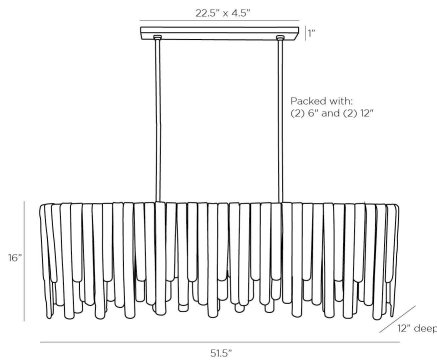

ARTERIO RS

LEIGHTON LINEAR CHANDELIER

89065
Clear, Glass

Inspired by the majestic beauty of Multnomah Falls, the Leighton provides a dramatic sense of movement through each unique cascading element. Individual panels of clear seedy glass suspend from a large oblong-shaped antique brass iron frame. The panels vary in size and are suspended at alternating heights, offering a lustrous glimmer and create a unique lightscape. Finish will vary. Additional pipe available (PIPE-457). Certified for damp locations and intended for interior use.

APPEARANCE

Materials	Glass, Glass, Iron, Iron, Iron
Finishes	Clear, Clear, Antique Brass, Antique Brass, Antique Brass
Finish Will Vary	Yes
Top Coat/Sealant	Yes

DIMENSIONS

Overall	W: 51.5 in x D: 12 in x H: 21 in
Canopy	W: 22.5 in x D: 4.5 in x H: 1 in
Chandelier	W: 51.5 in x D: 12 in x H: 16 in
Maximum Hanging Height as Sold	35 in
Minimum Hanging Height as Sold	21 in

WIRING

Wire Rating	Damp
Cord	10 FT, Clear/Silver, SVT
Socket	7, Type A - E26
Suggested Bulb Type	G16.5
Maximum Wattage	60.0
Voltage	110-120 V

CERTIFICATIONS & COMPLIANCY

Certifications	Middle East, European Union, United Kingdom, Australia, Mexico, United States, Canada
Compliance	RoHS, UL/ETL, CB

SHIPPING

Shipping Requirements	Truck Ship
Product Weight	48.5 lbs
Gross Weight 1	61.0 lbs
Shipping Box 1	W: 27.3 in x D: 53.9 in x H: 13.8 in

ADDITIONAL INFO

Features	Assembly Required
----------	-------------------