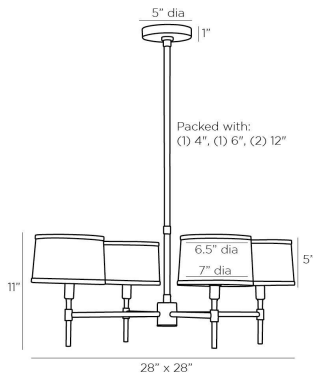

ARTERIOS

LUCIANO CHANDELIER

89062
Bronze, Steel

Harnessing traditional elements, the Luciano is a modern classic. An bronze steel candelabra-style frame presents four lights, each topped with a white linen shade with a matching bronze band that trims the tops and bottoms of each shade. Additional pipe available (PIPE-487). Certified for damp locations and intended for interior use.

APPEARANCE

Materials	Steel, Steel, Linen, Steel, Steel
Finishes	Bronze, Bronze, White, Bronze, Bronze
Finish Will Vary	No
Top Coat/Sealant	Yes

DIMENSIONS

Overall	W: 28 in x D: 28 in x H: 16 in
Shade Top	Dia: 6.5 in
Shade Side	H: 5 in
Shade Bottom	Dia: 7.0 in
Canopy	Dia: 5.0 in x H: 1 in
Chandelier	W: 28 in x D: 28 in x H: 11 in
Overall Hanging Height as Sold (in)	50 in - 16 in

WIRING

Wire Rating	Damp
Cord	10 FT, Clear/Silver, SVT
Socket	4, Type B - E12
Suggested Bulb Type	G16.5
Maximum Wattage	60.0
Voltage	110-120 V

CERTIFICATIONS & COMPLIANCY

Certifications	Mexico, United States, Canada
Compliance	RoHS, UL/ETL

SHIPPING

Product Weight	6.5 lbs
Gross Weight 1	20.0 lbs
Shipping Box 1	W: 19.5 in x D: 19.5 in x H: 10.5 in

CONTRACT

Contract Suitability	Contract Suitable As Is

SLOPE CEILING COMPATIBILITY

Sloped Ceiling Compatible	Yes, with purchase of pivot

COMPONENTS

Pipe or Chain Included	(1) 4", (1) 6", (2) 12" Pipes

ADDITIONAL PARTS AVAILABLE

PIPE-487	(1) 4", (1) 6", (1) 12"
PIVOT-204	

REPLACEMENT PARTS

CANOPY-564